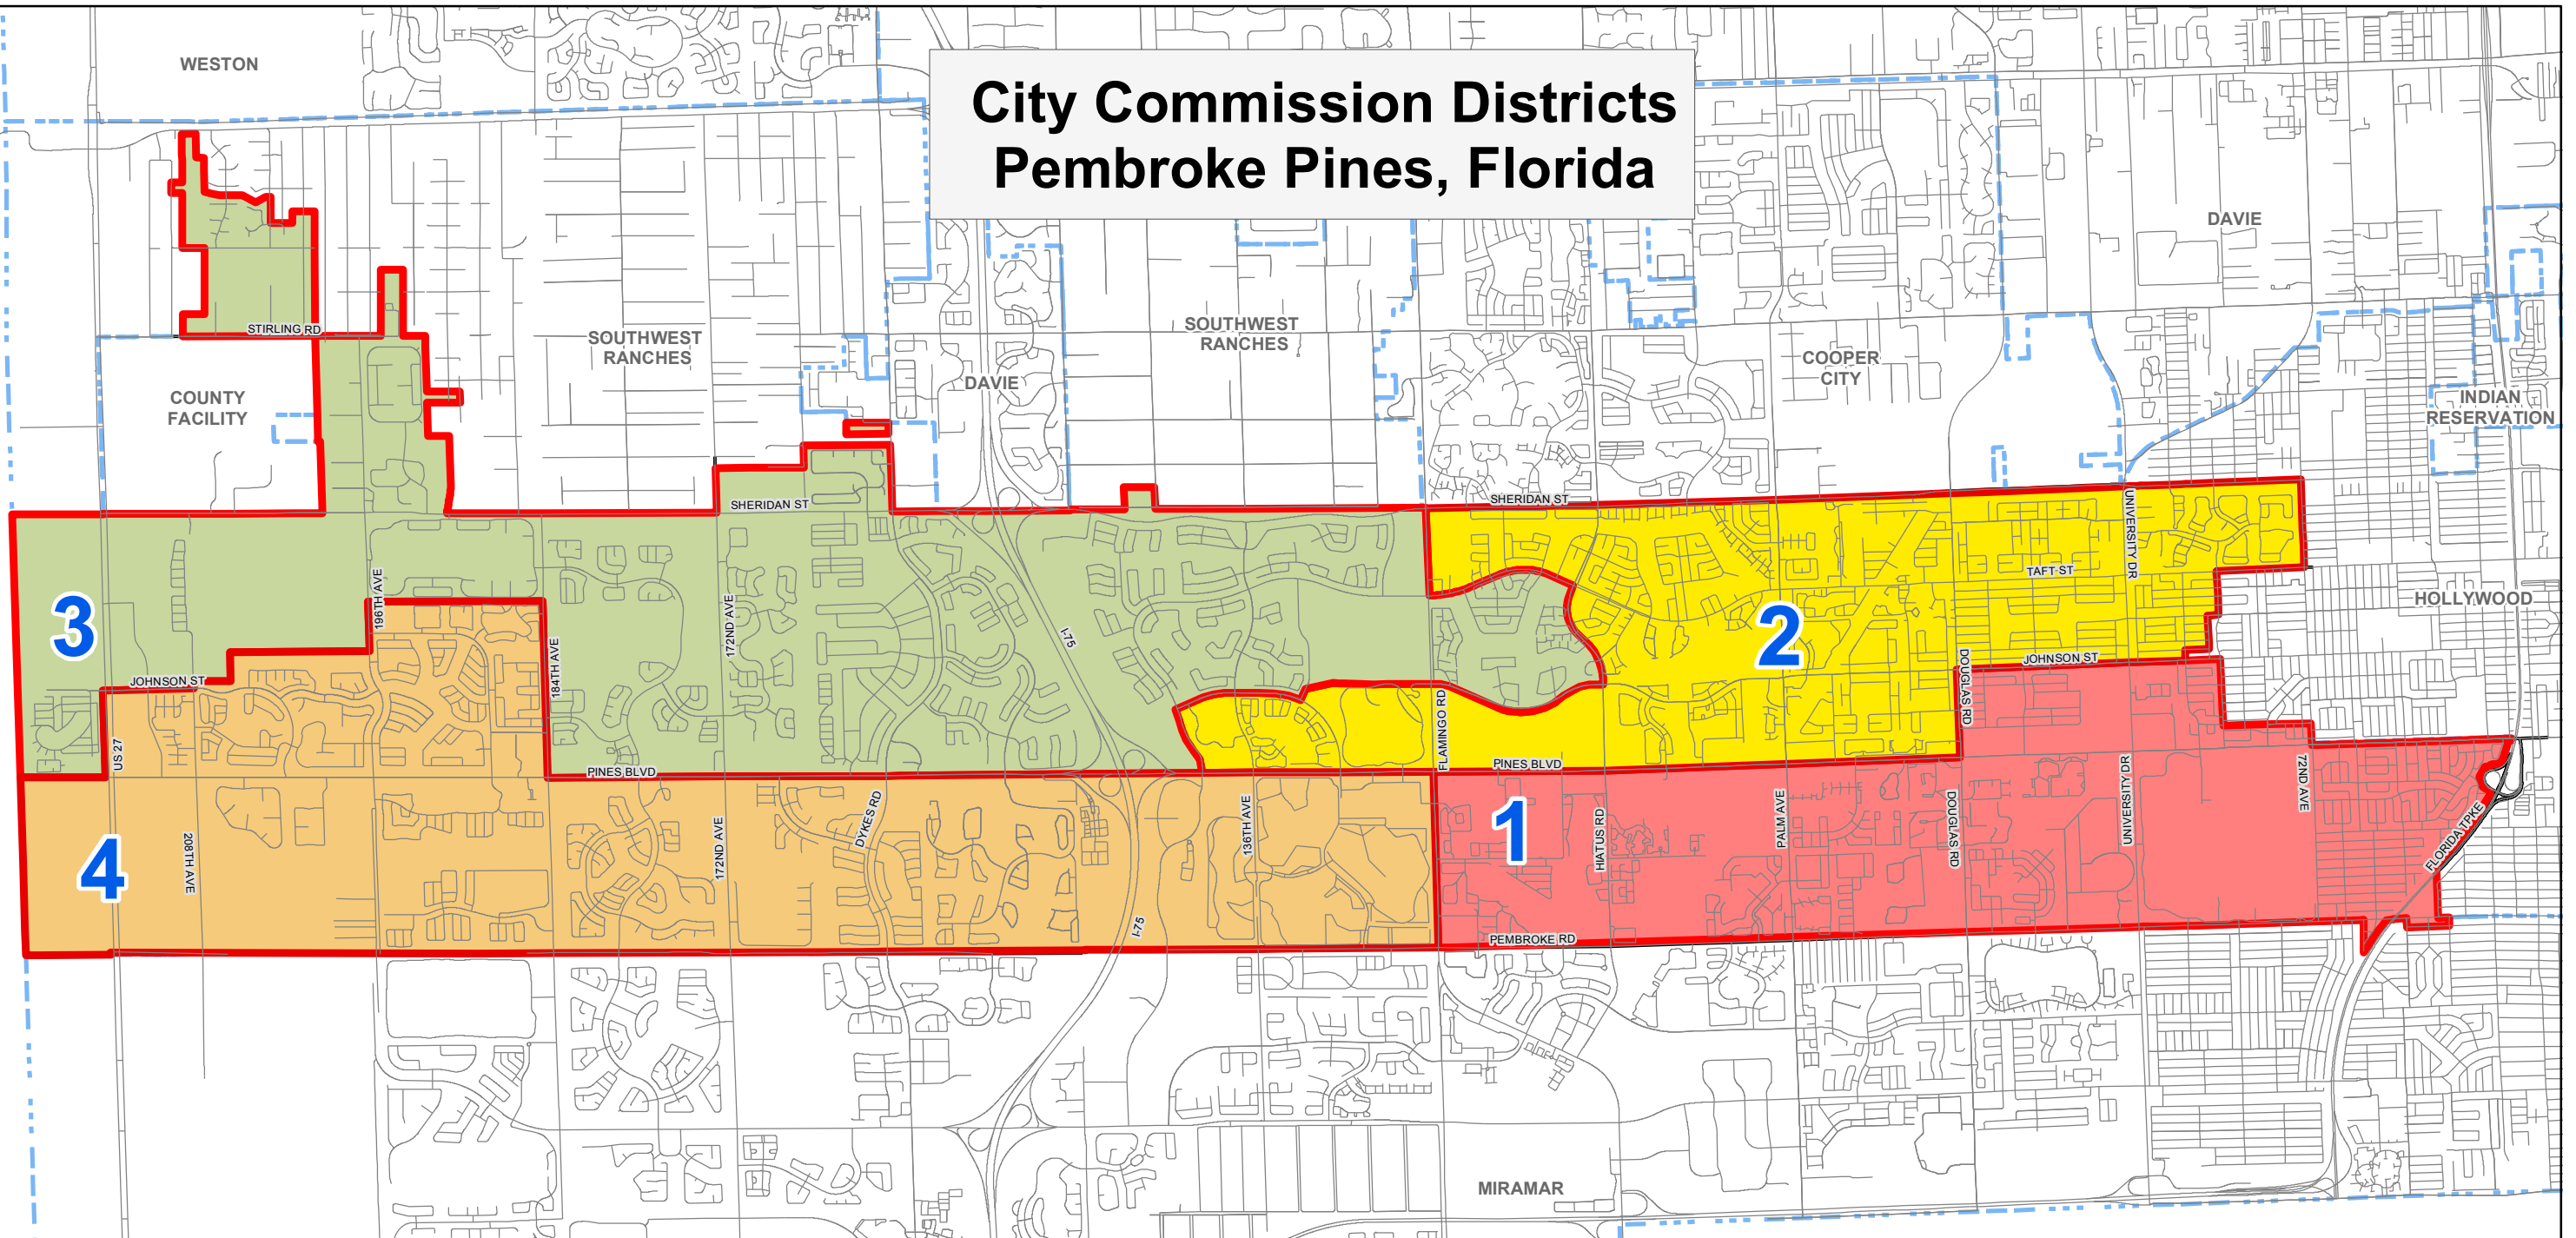

City Commission Districts Pembroke Pines, Florida

1 inch equals 5,000 feet

Map Information

Map Title: City Commission Map	Revisions
Created By: MS	4/09 Vice Mayor
Verified By: Districts Verified	2/08 District 2 & Vice Mayor
Draft:	5/07 District 3 & 4 Boundary
	3/07 Vice Mayor
Data Source: basemap1	
Location: S:\planning\pp_gis\gisprojects\commissionmaps	
File Name: City Commission Map	
Print Date: July 22, 2009	

City of Pembroke Pines
Administrative Services Department
Planning Division
10100 Pines Boulevard
Pembroke Pines, Florida 33026
954-435-6513
<http://www.ppines.com>